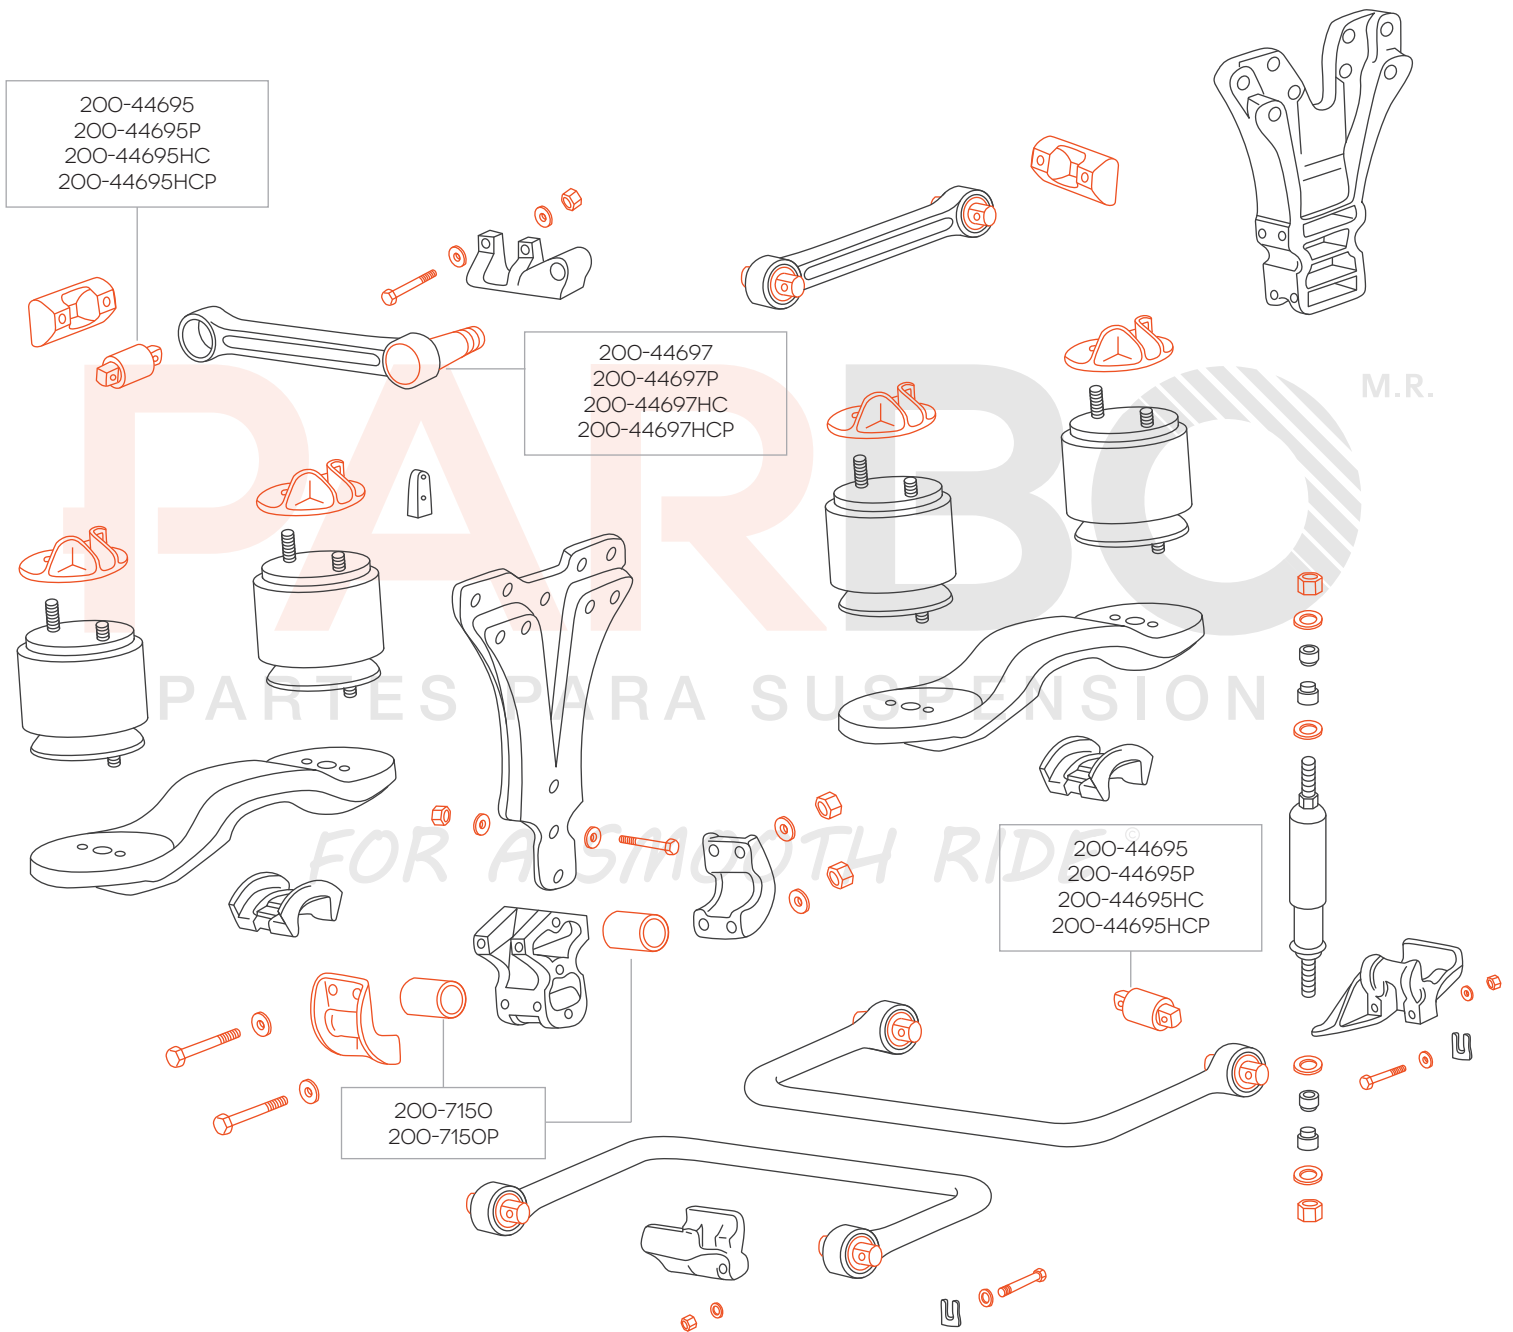

AIRGLIDE 100 AIR SUSPENSION