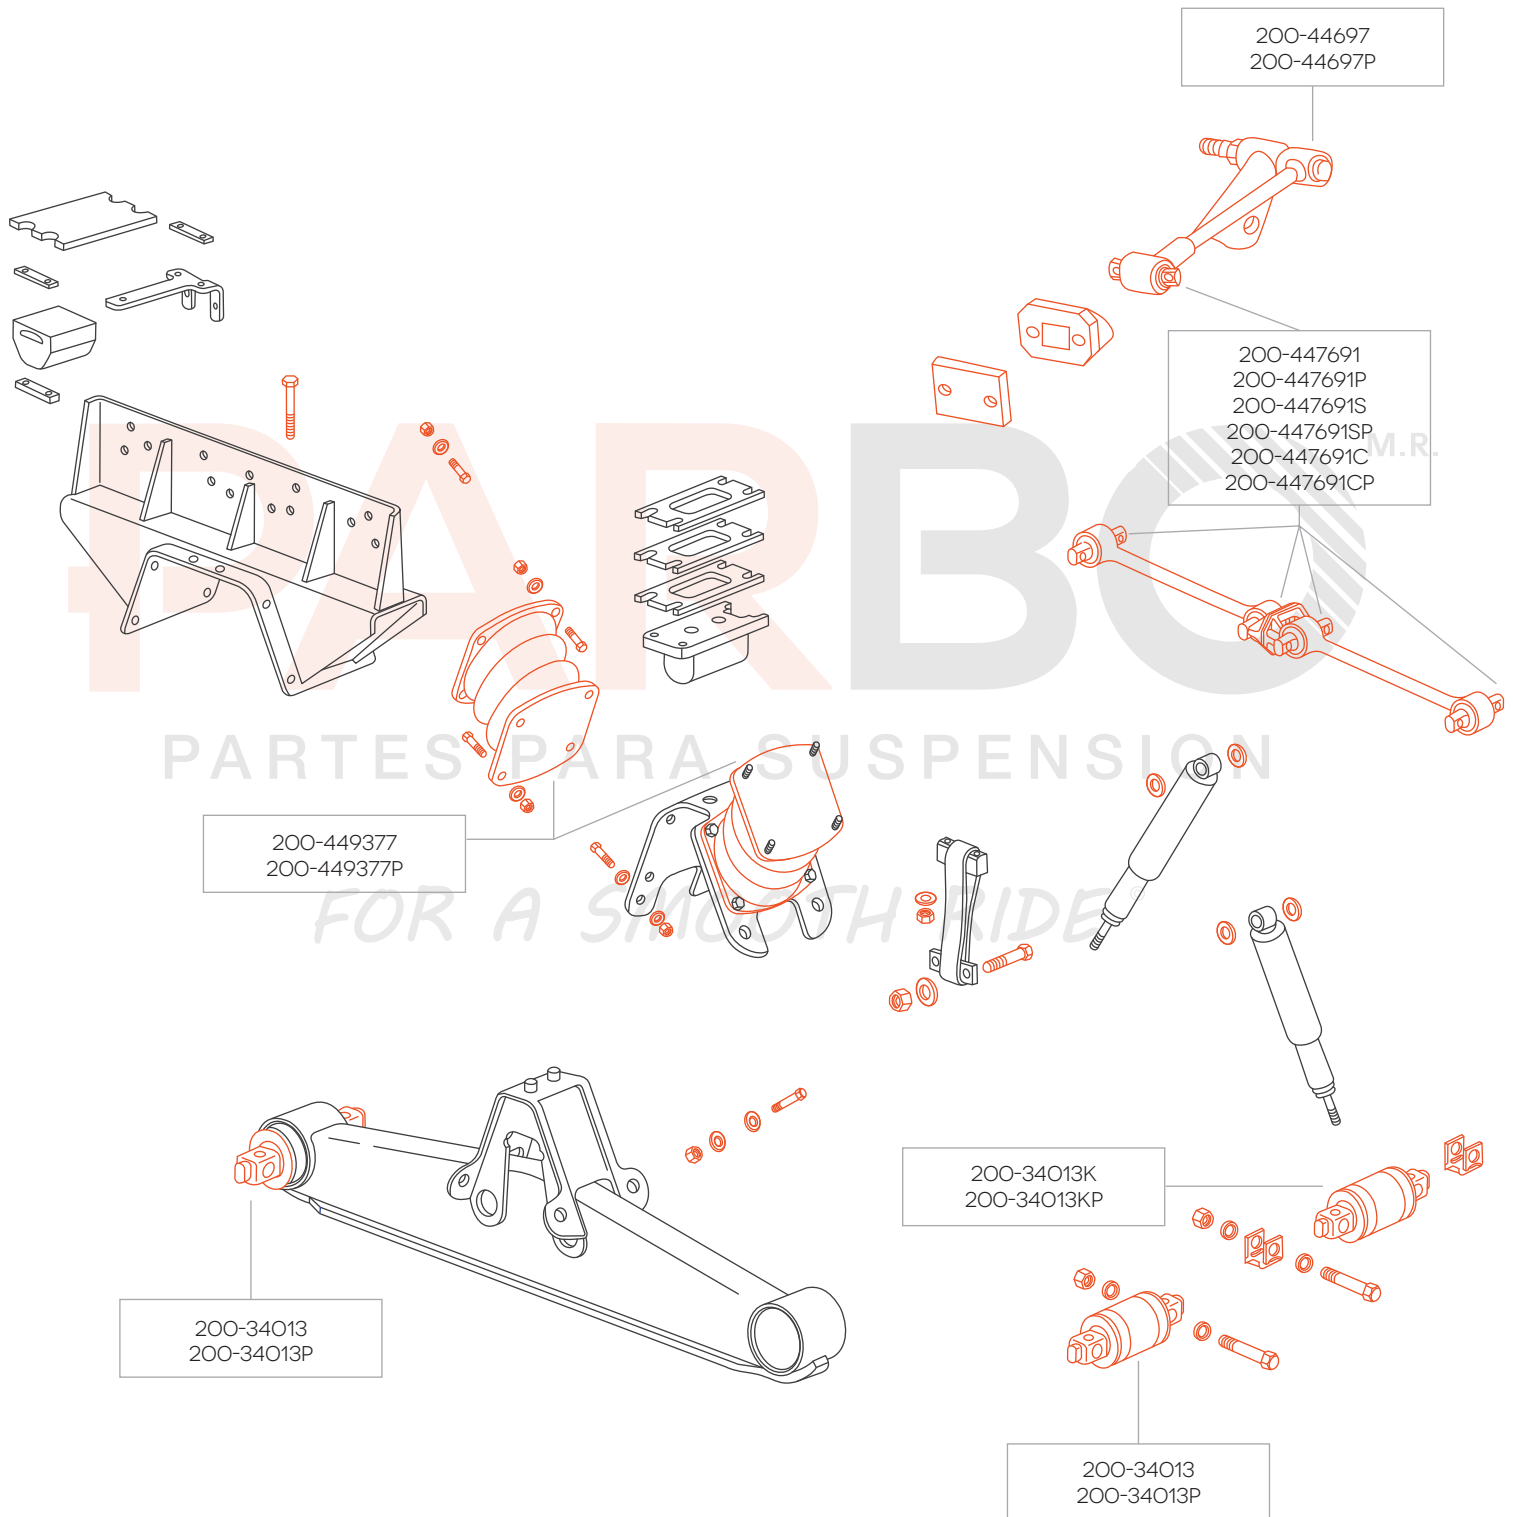

**E4-340/360/380/400
FOUR SPRING SUSPENSION**

RT/RTE 380/400/440/460
RT2/RTE2 400/460
TANDEM SUSPENSIONS

CONSULTE MÁS DIAGRAMAS DE SUSPENSION EN NUESTRO SITIO WEB: WWW.PARBO.COM.MX

HN400/460 (3/96 TO 9/97)
HN402/462/522 (4/96 TO PRESENT)
BOLSTER SPRING SUSPENSIONS